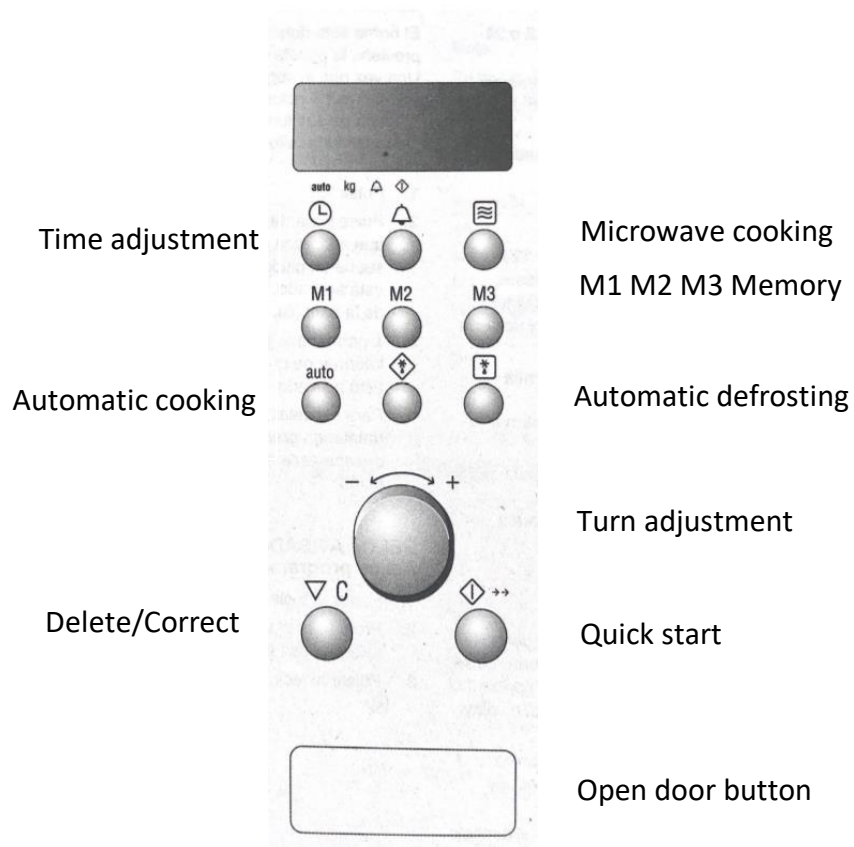

MICROWAVE

Siemens HF14153

QUICK START

1. Press ->> to warm up in 30-second intervals.
2. The microwave will heat at full power for up to 10 minutes.

BUTTONS

*Remember to cover the food for better cooking.

*Remember not to introduce metallic or aluminium objects. *